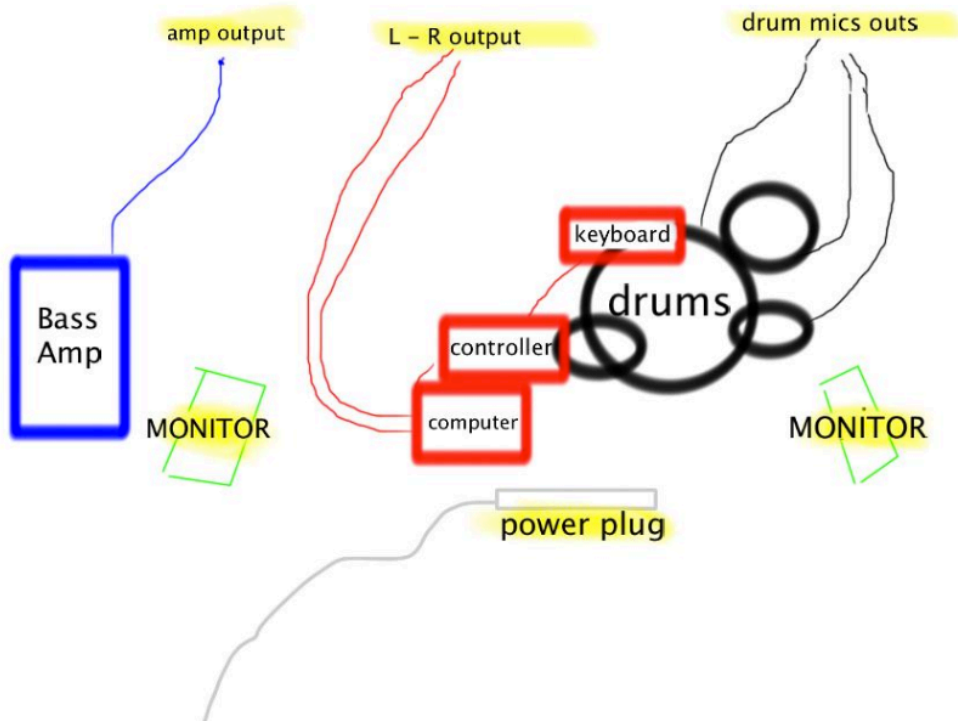

DAN CAVALCA live set

- NOTE: we will bring **electric bass, laptop/midi controller, synthesizer**.
- the synthesizer will be positioned where the first tom of the drum set is positioned (I'll have my own synth stand).
 - If possible I would need a small "table" on the left of the drum set to put on laptop/audio interface/midi controller.